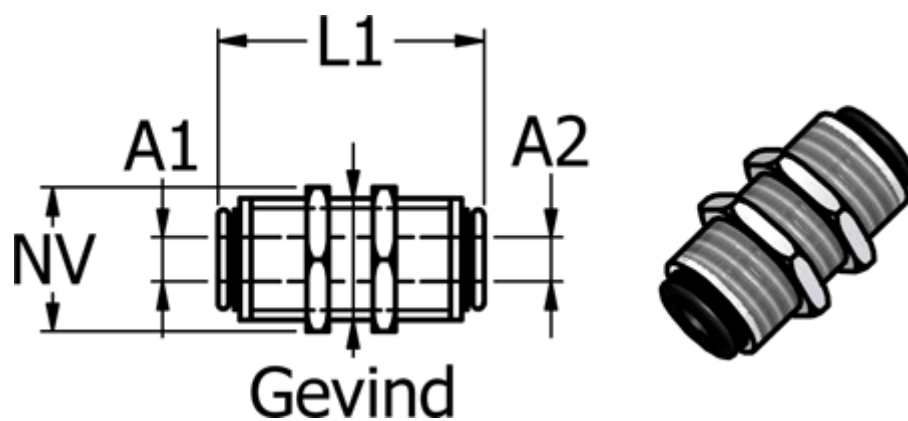

Article number: 58675102010

Description: Metal fitting 751.020-10 - Ø10/Ø10  
Push-in bulkhead

## Measures

Ext. hose diameter A1	= 10
Ext. hose diameter A2	= 10
L1	= 39.2
NV	= 20
Thread	= M17x1